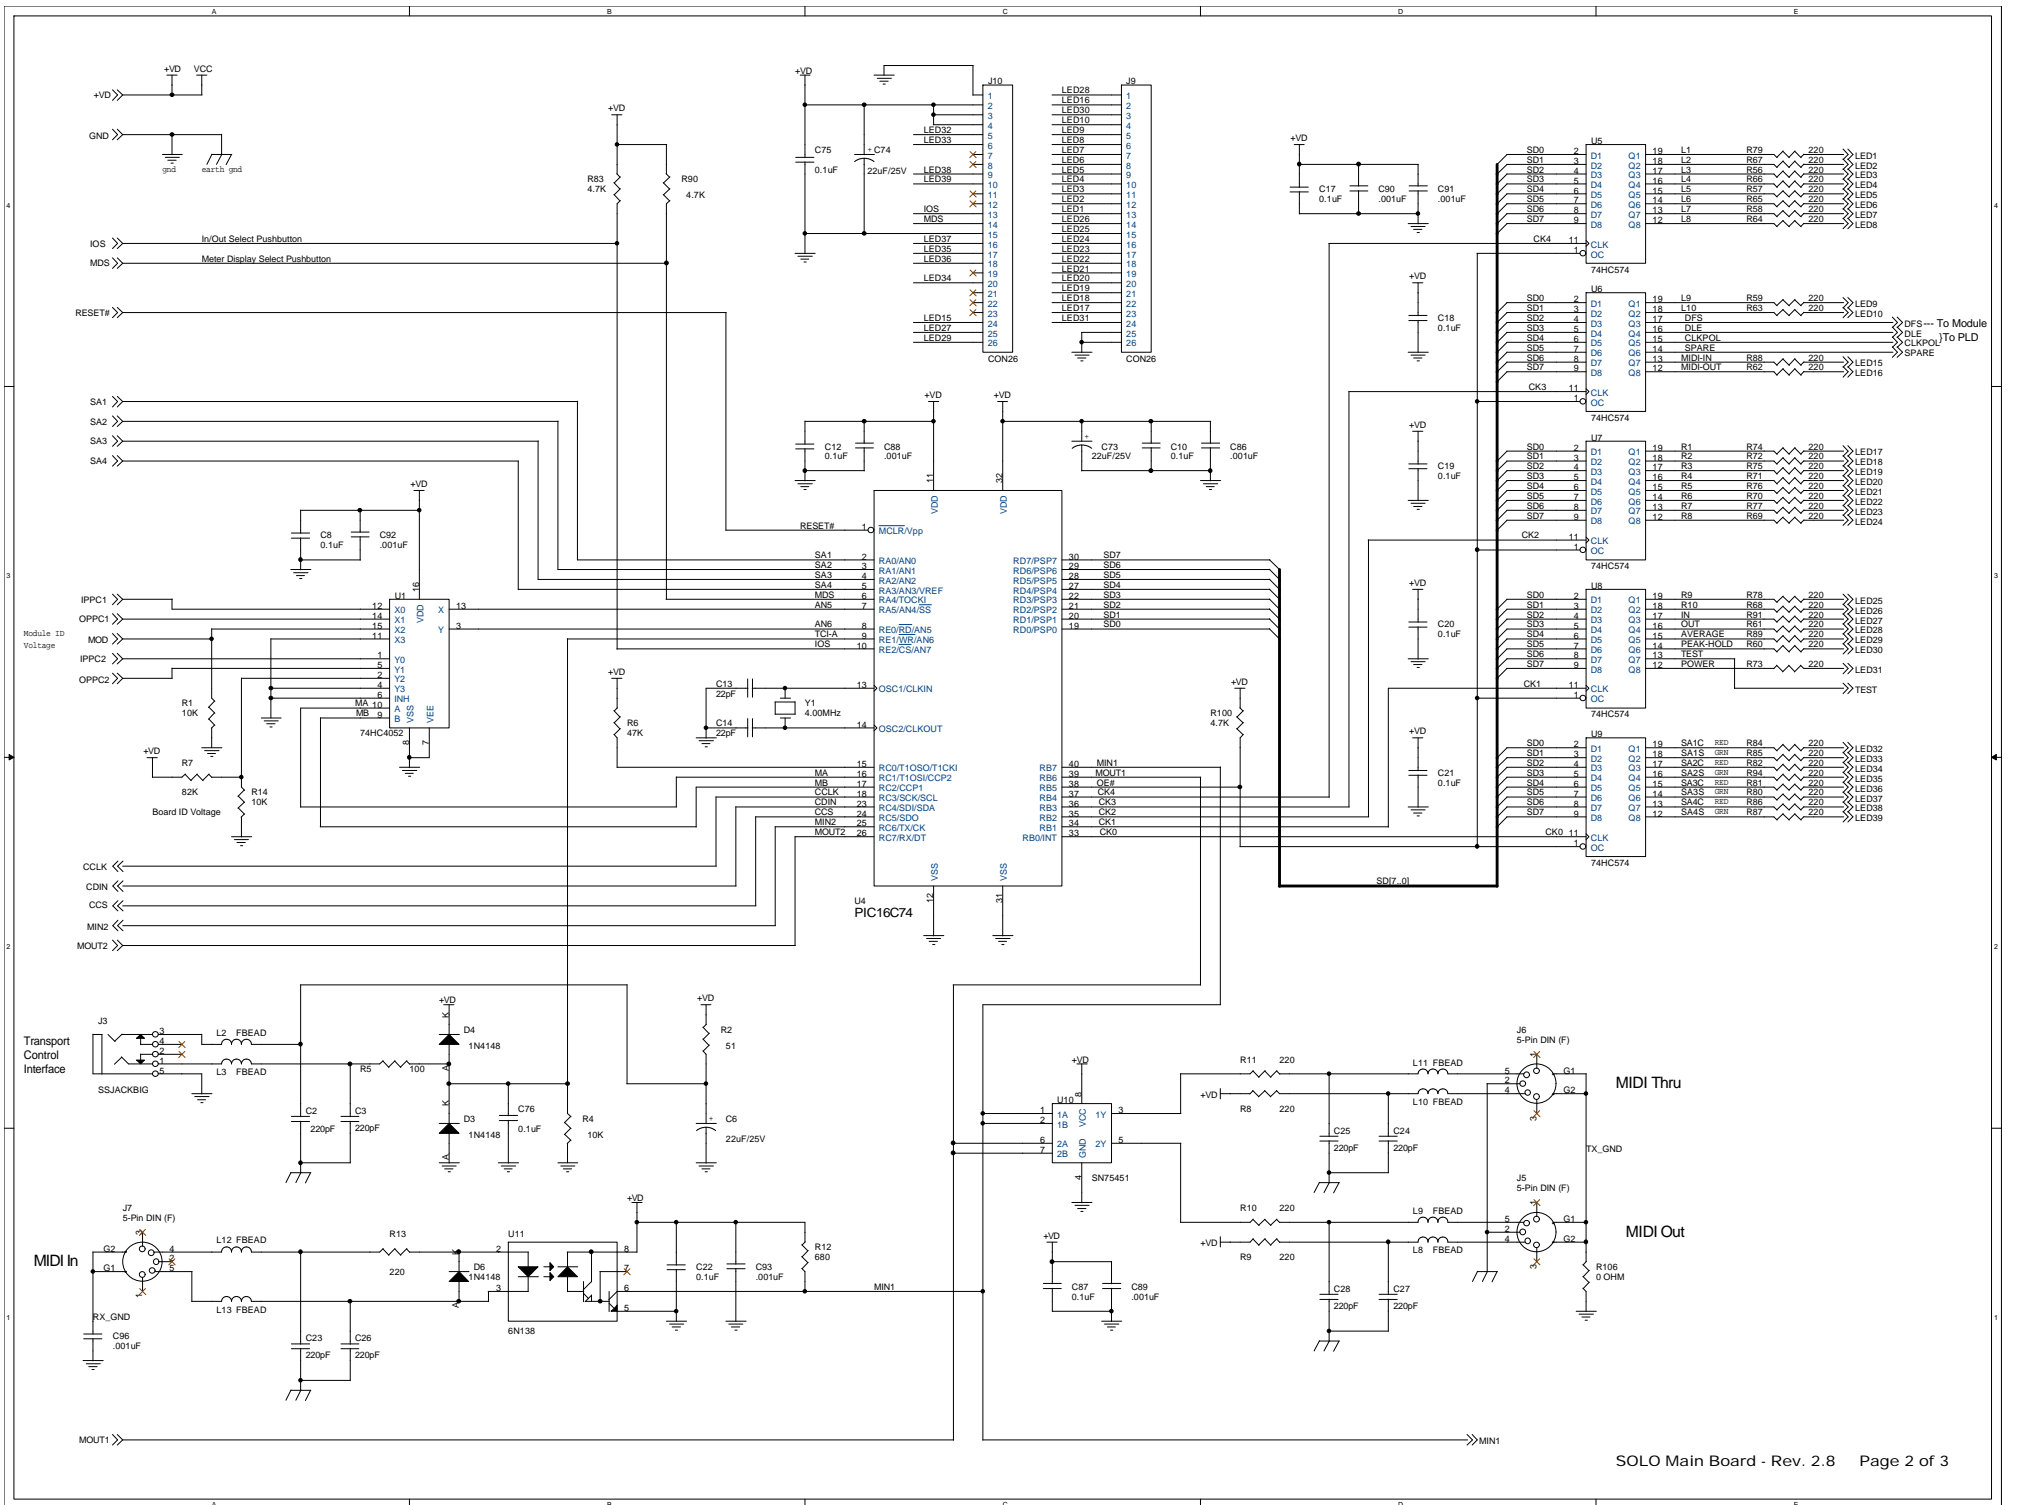

Signal Activity Detectors

DB25
COMPUTER INTERFACE

CODEC Module Connectors