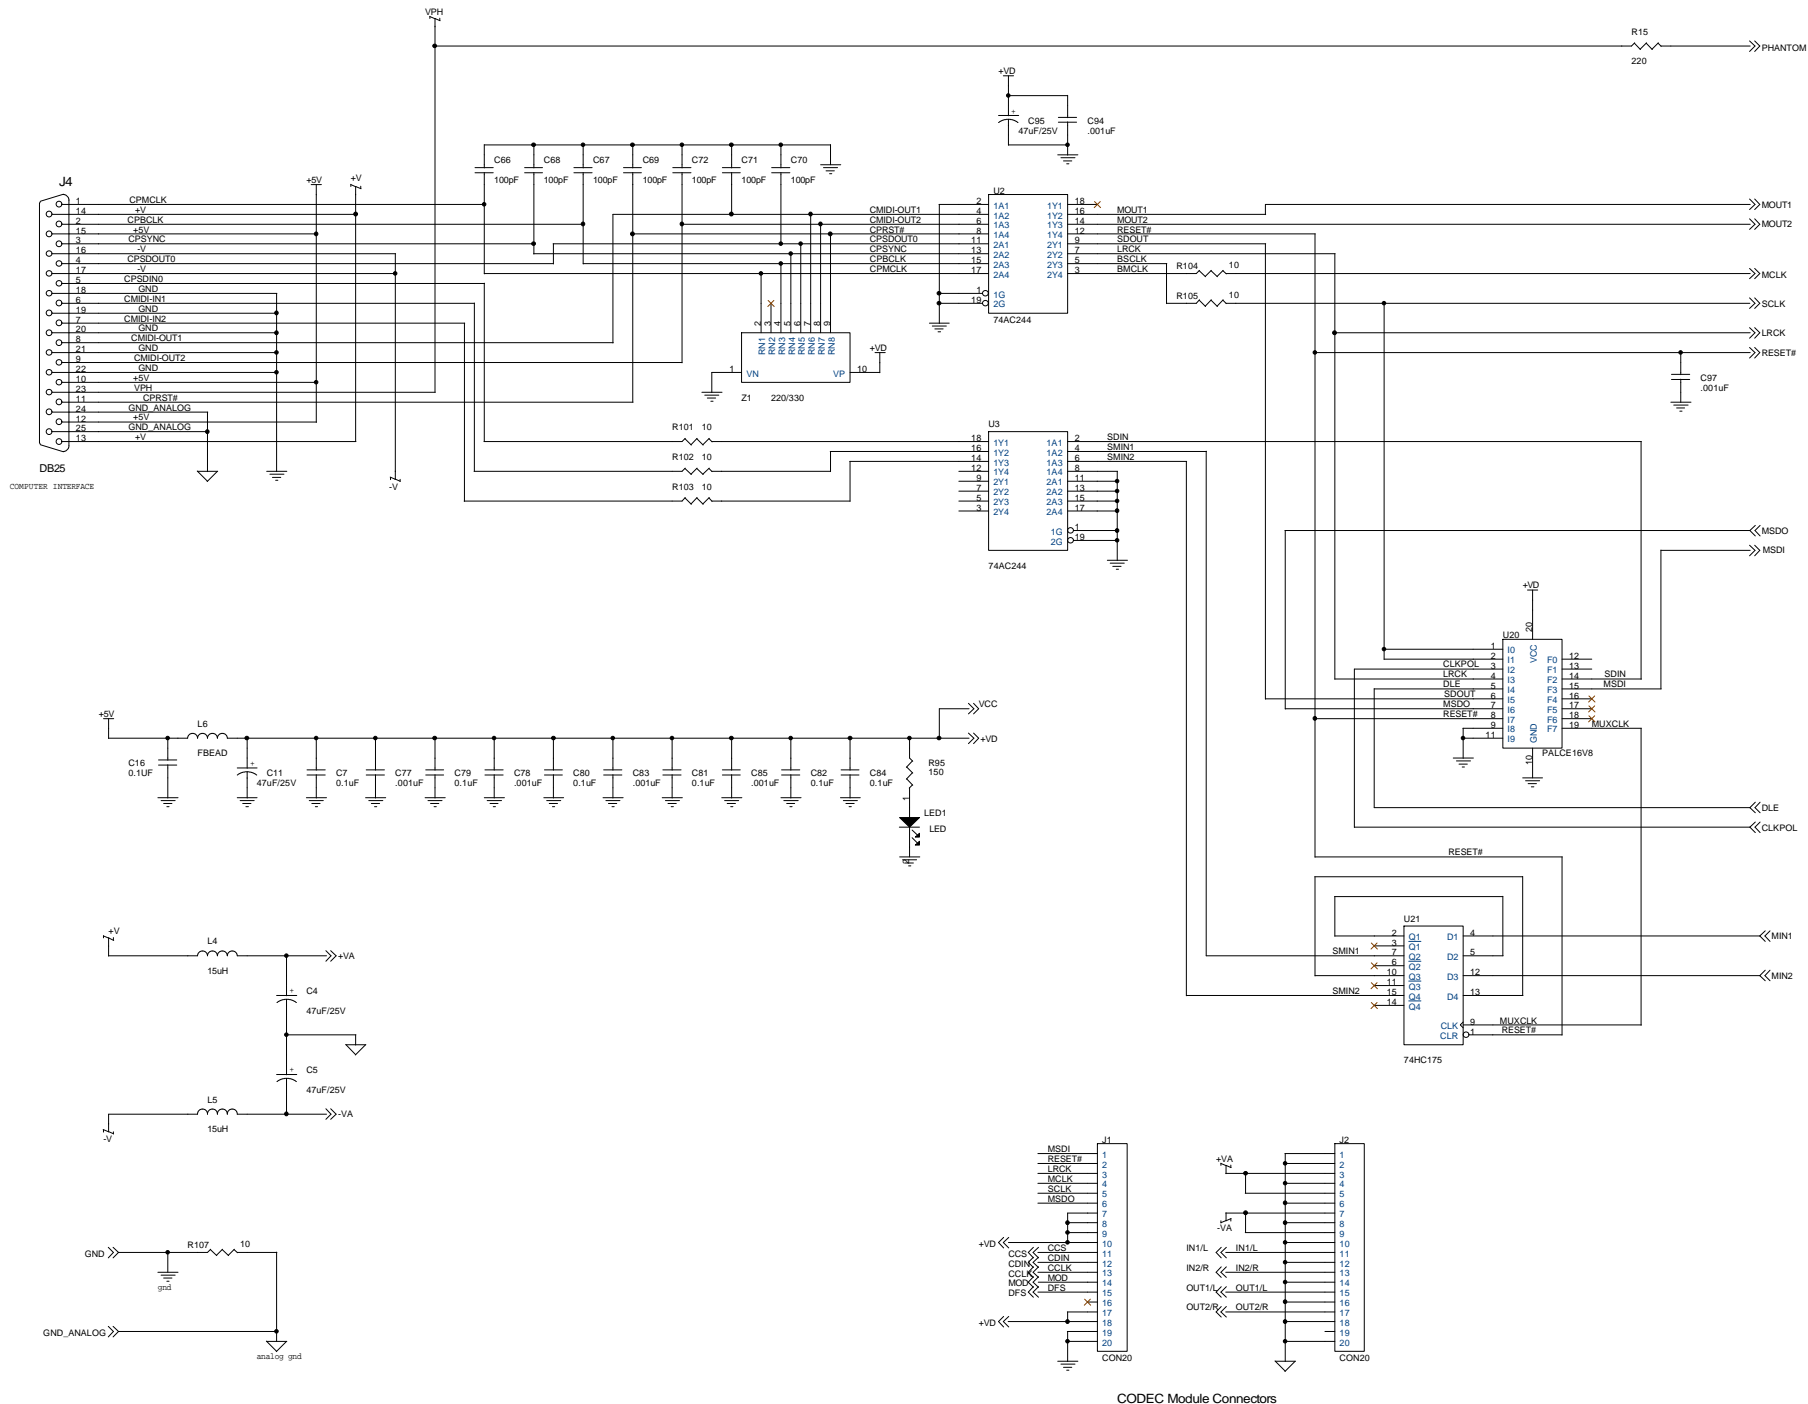

Signal Activity Detectors

DB25
COMPUTER INTERFACE

CODEC Module Connectors